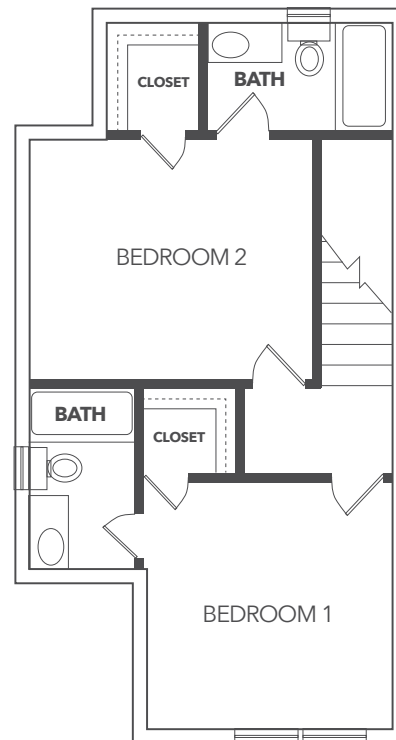

COTTAGES

OF CLEMSON

2 bedroom | 2.5 bath townhome floorplan

1ST FLOOR

2ND FLOOR