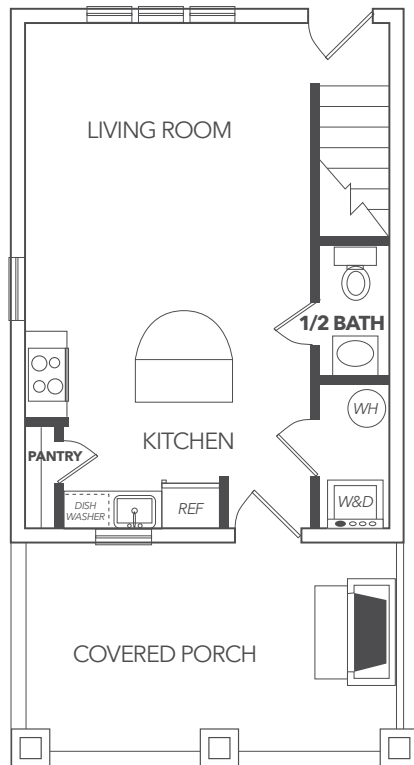

COTTAGES

OF CLEMSON

2 bedroom | 2.5 bath townhome floorplan

1ST FLOOR

2ND FLOOR