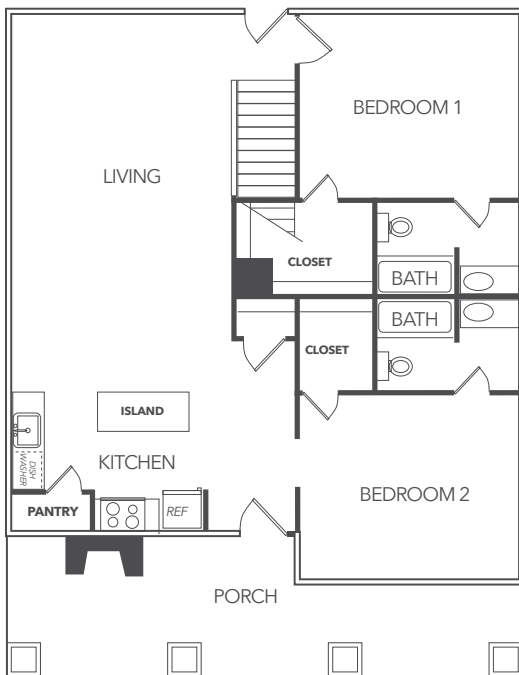

COTTAGES OF CLEMSON

4 bedroom | 4 bath townhome floorplan

1ST FLOOR

2ND FLOOR