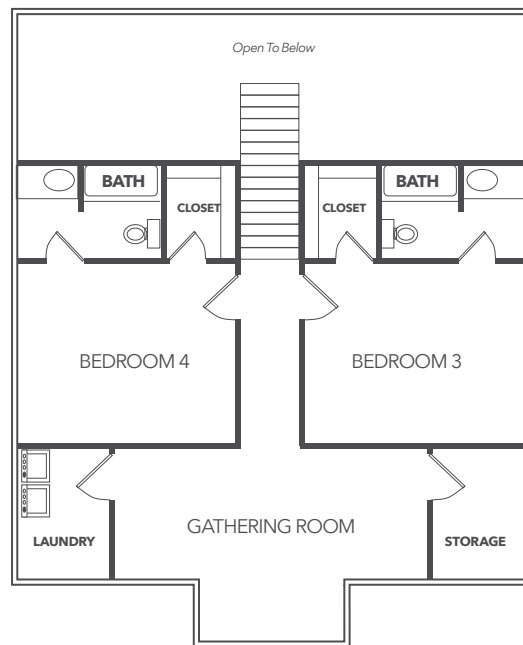

COTTAGES OF CLEMSON

4 bedroom | 4 bath townhome floorplan

1ST FLOOR

2ND FLOOR